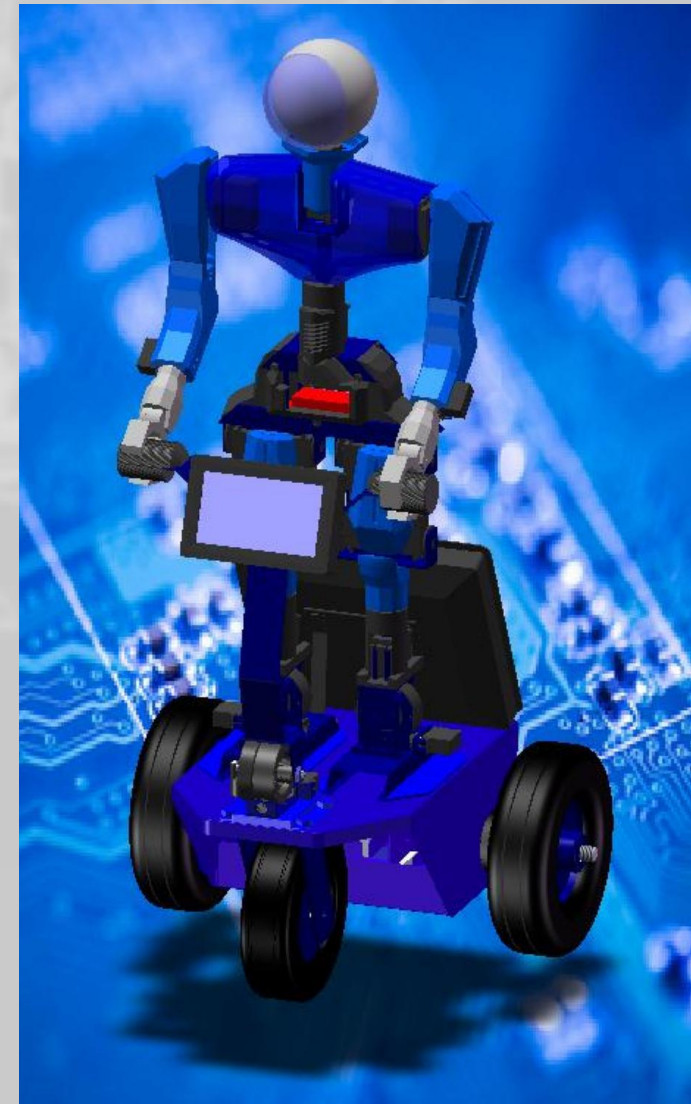

PUBLICITY AND PRODUCTS PROMOTION ROBOTICS SYSTEM EVO III AND ITS EXPLORERBOT

INTRODUCTION

Evolution III is conformed by two robots: a biped humanoid robot 1 meter tall, which has great versatility being transported by a second robot the Explorerbot (three wheels Personnel protractor), reaching a tallness of 1.30 meters, with adjustable displacement speed into a range from 20 cm/sec. to 70 cm/sec.. In addition has two LED digital monitors to project HD videos and picture presentations about the products and/or trade marks to be promoted.

The humanoid (EVO III) has the capability to execute movements on all basic articulations. The head is provided with wireless video and audio channels (voice), conforming in this way a audiovisual interaction system with the spectator. In the same way a promotional audio recording in reference to the promoted product can be playback..

EVO III and the EXPLORERBOT are remote controlled from a PC provided with a software program (Visual Basic) which delivers the controls to execute the different humanoid and Explorerbot movements through a "Play Station" joystick control.

Some EVO III and the ROVERBOT uses : Mobile interactive products promotion display, Hotel bellhop, Restaurant usher, etc...

PUBLICITY AND PRODUCTS PROMOTION ROBOTICS SYSTEM EVO III AND ITS EXPLORERBOT (TWO ROBOTS IN ONE APPLICATION)